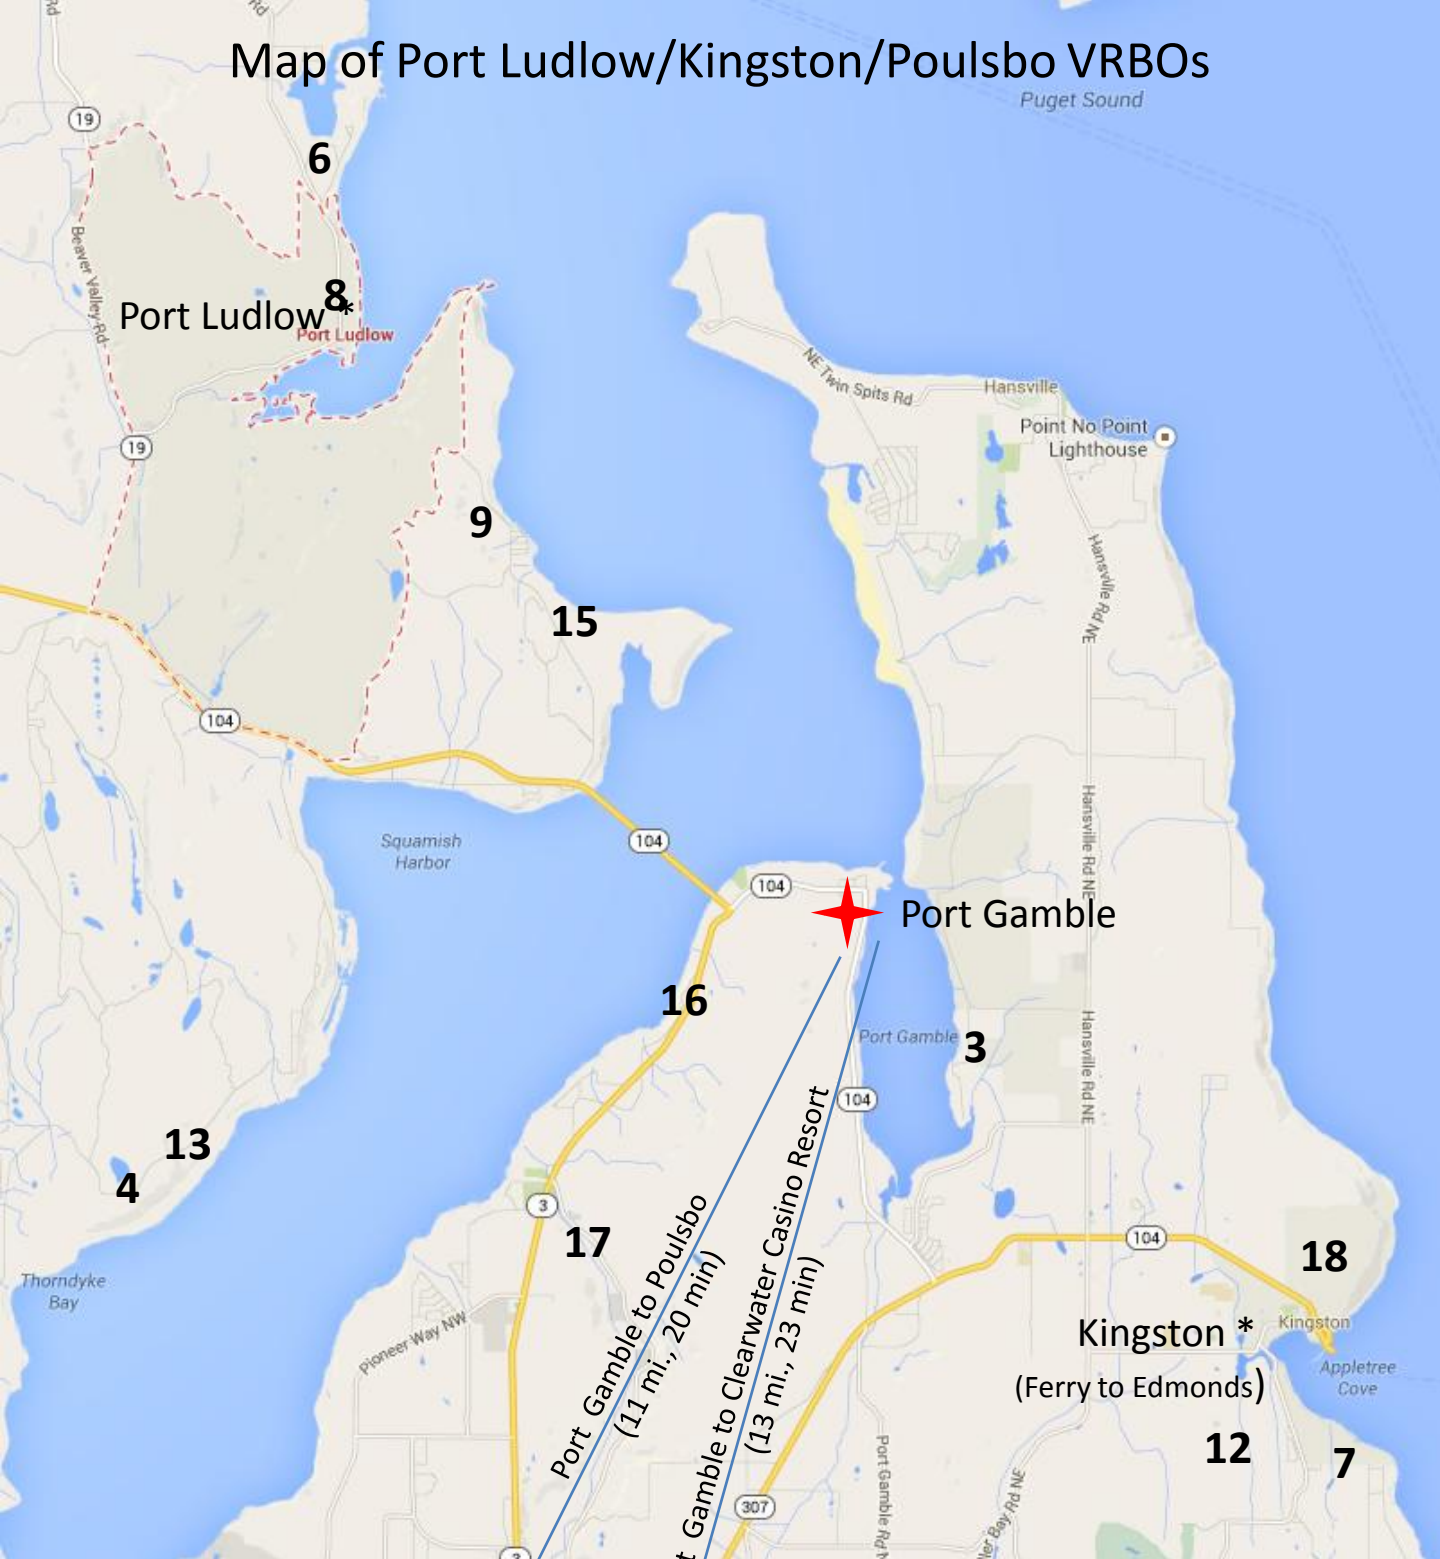

# Map of Port Ludlow/Kingston/Poulsbo VRBOs

**11** (in Poulsbo, 11 mi so.)

**10, 19, 20, 23** (in Keyport, 18 mi so.)

**23** Clearwater  
Casino Resort