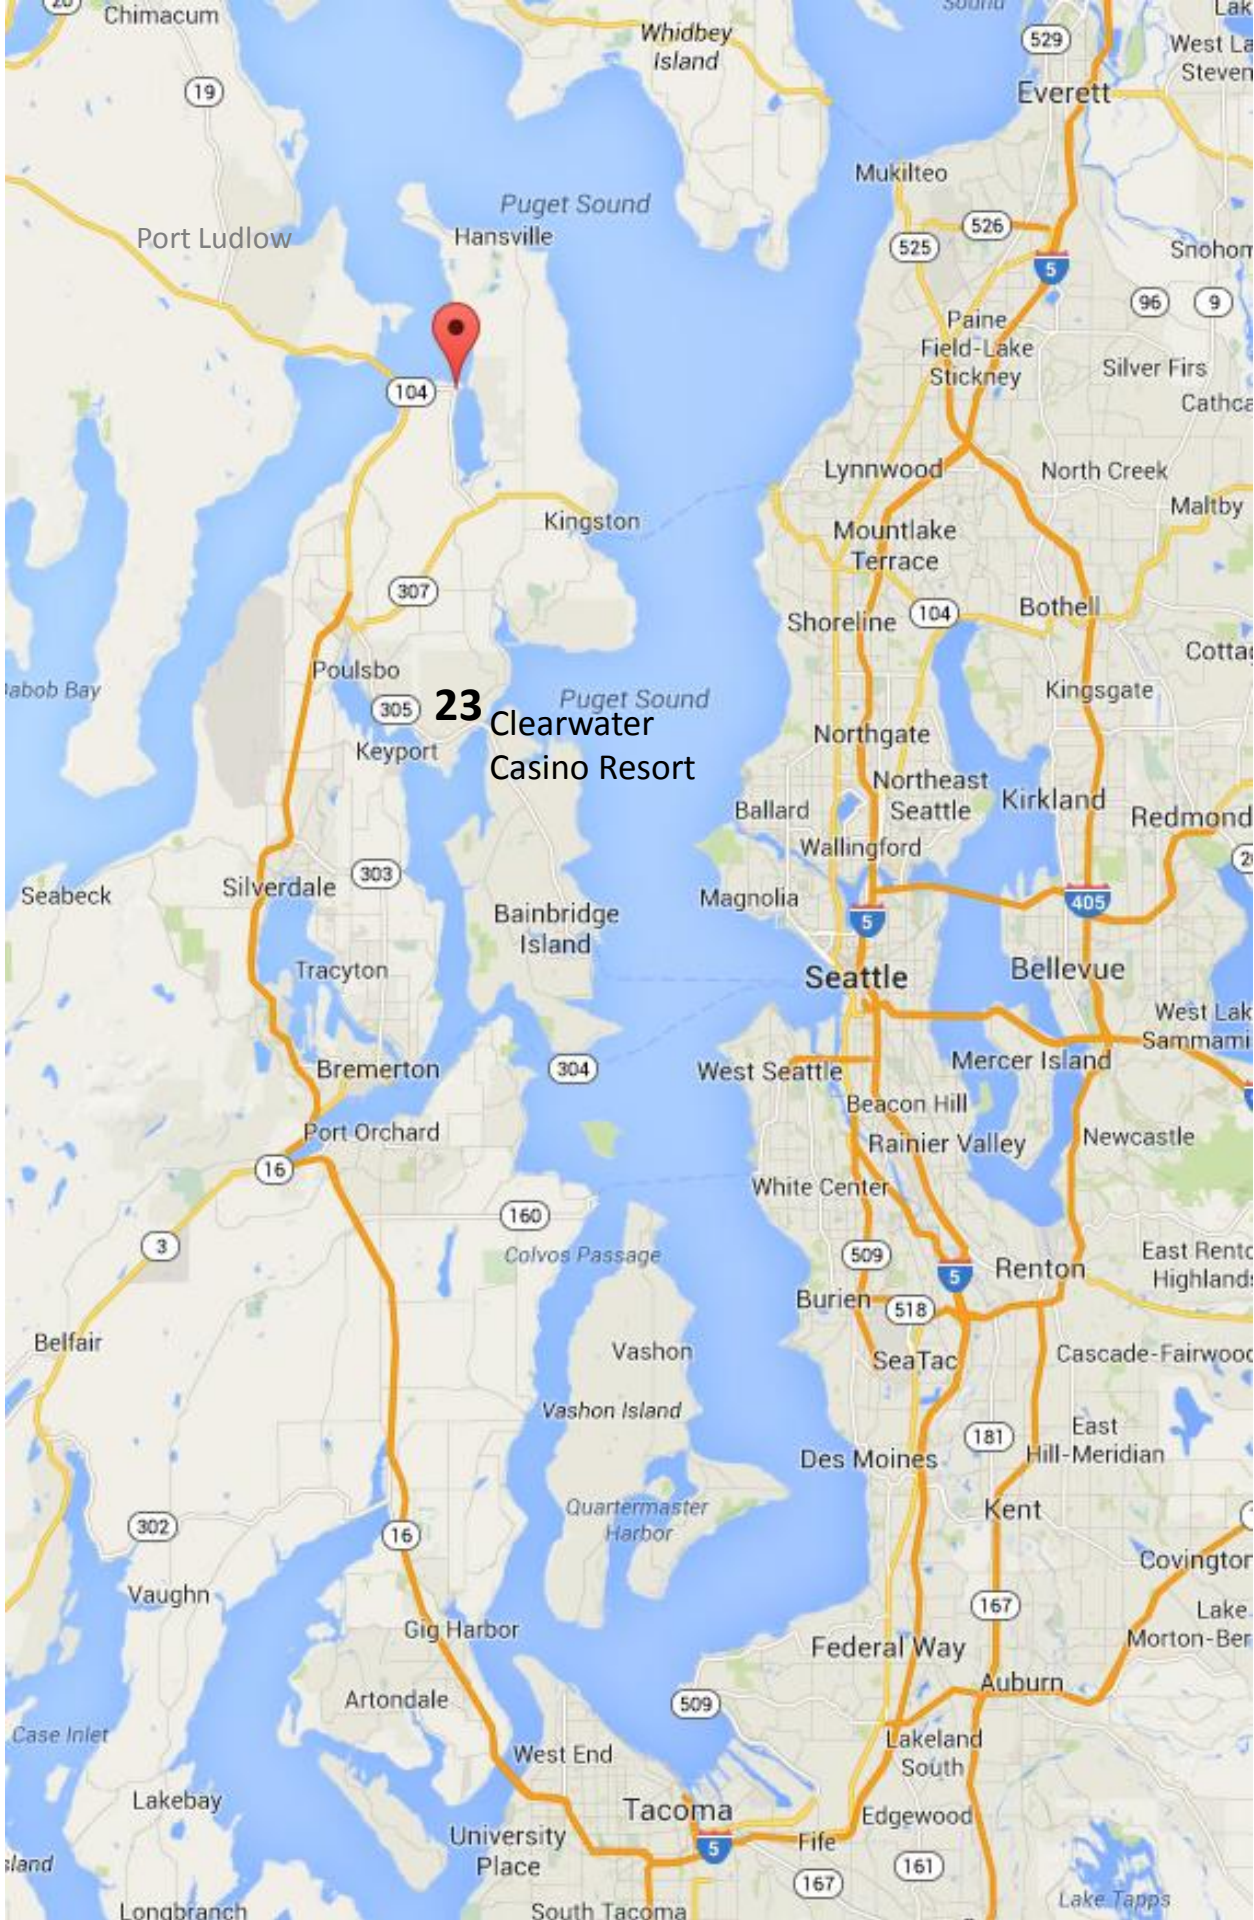

# Map of Port Ludlow/Kingston/Poulsbo VRBOs

**11** (in Poulsbo, 11 mi so.)

**10, 19, 20, 23** (in Keyport, 18 mi so.)

**23** Clearwater  
Casino Resort